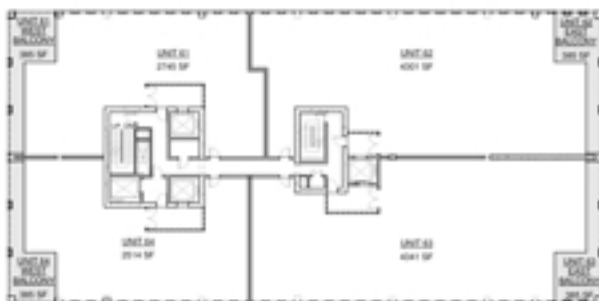

ONE MUSEUM PLACE
ATLANTA, GEORGIA

Parapet 13'-3" above floor level

← Arts Center View

Ansley Park View →

6th Floor